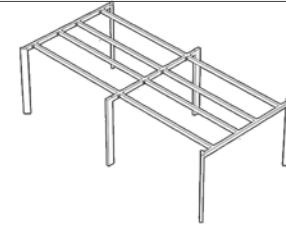

Linear Workstation Base
for 04 Persons
FG0500011516
Size: (mm)
W: 2376
D: 1194
H: 742