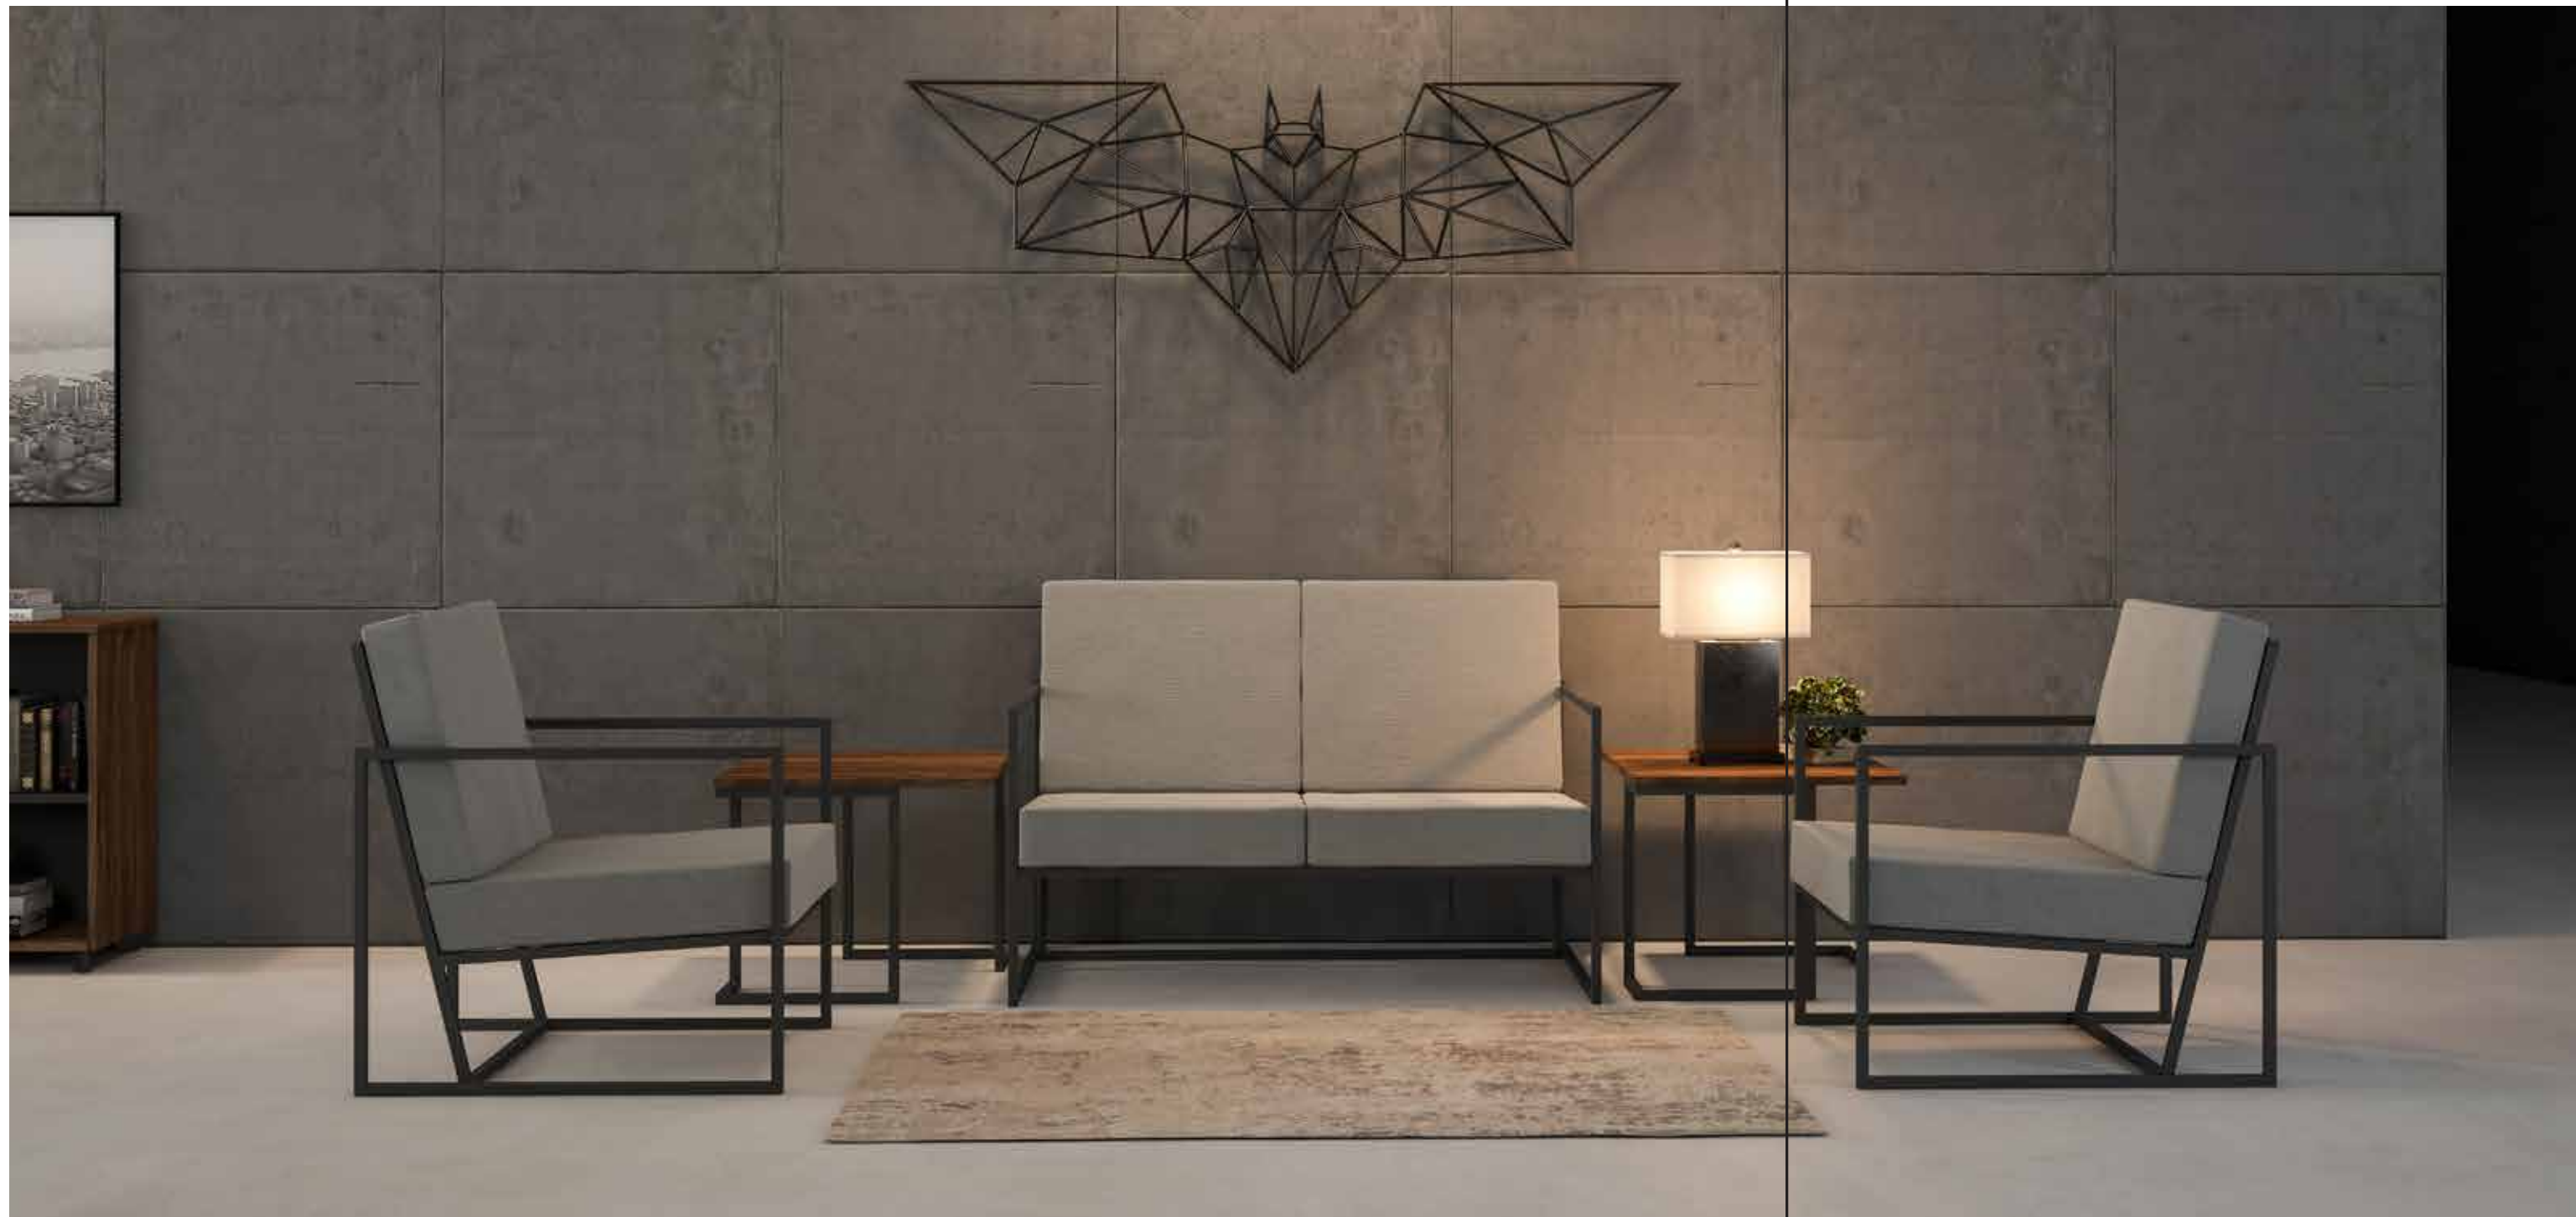

ZENO

SINGLE SEATER SOFA
FG050001434
550 W x 760 D x 840 H
Grey Fabric Finish