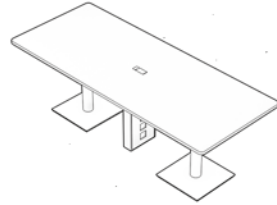

Full Height Filing Cabinet
FG050001521
Size: (mm)
W: 1000
D: 425
H: 1947

MEETING TABLES

Meeting Table
For 04 Persons
FG050001446
Size: (mm)
W: 900
D: 900
H: 750

Meeting Table
For 08 Persons
FG050001447
Size: (mm)
W: 2200
D: 1000
H: 750