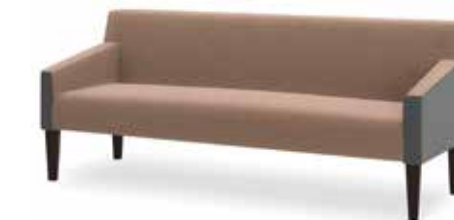

* All Sizes are in Millimeters.

146

ALVA

SINGLE SEATER SOFA
FG050001544
670 W x 640 D x 775 H
Beige & Grey Fabric Finish

TWO SEATER SOFA
FG050001545
1300 W x 640 D x 775 H
Beige & Grey Fabric Finish

THREE SEATER SOFA
FG050001546
1990 W x 640 D x 775 H
Beige & Grey Fabric Finish