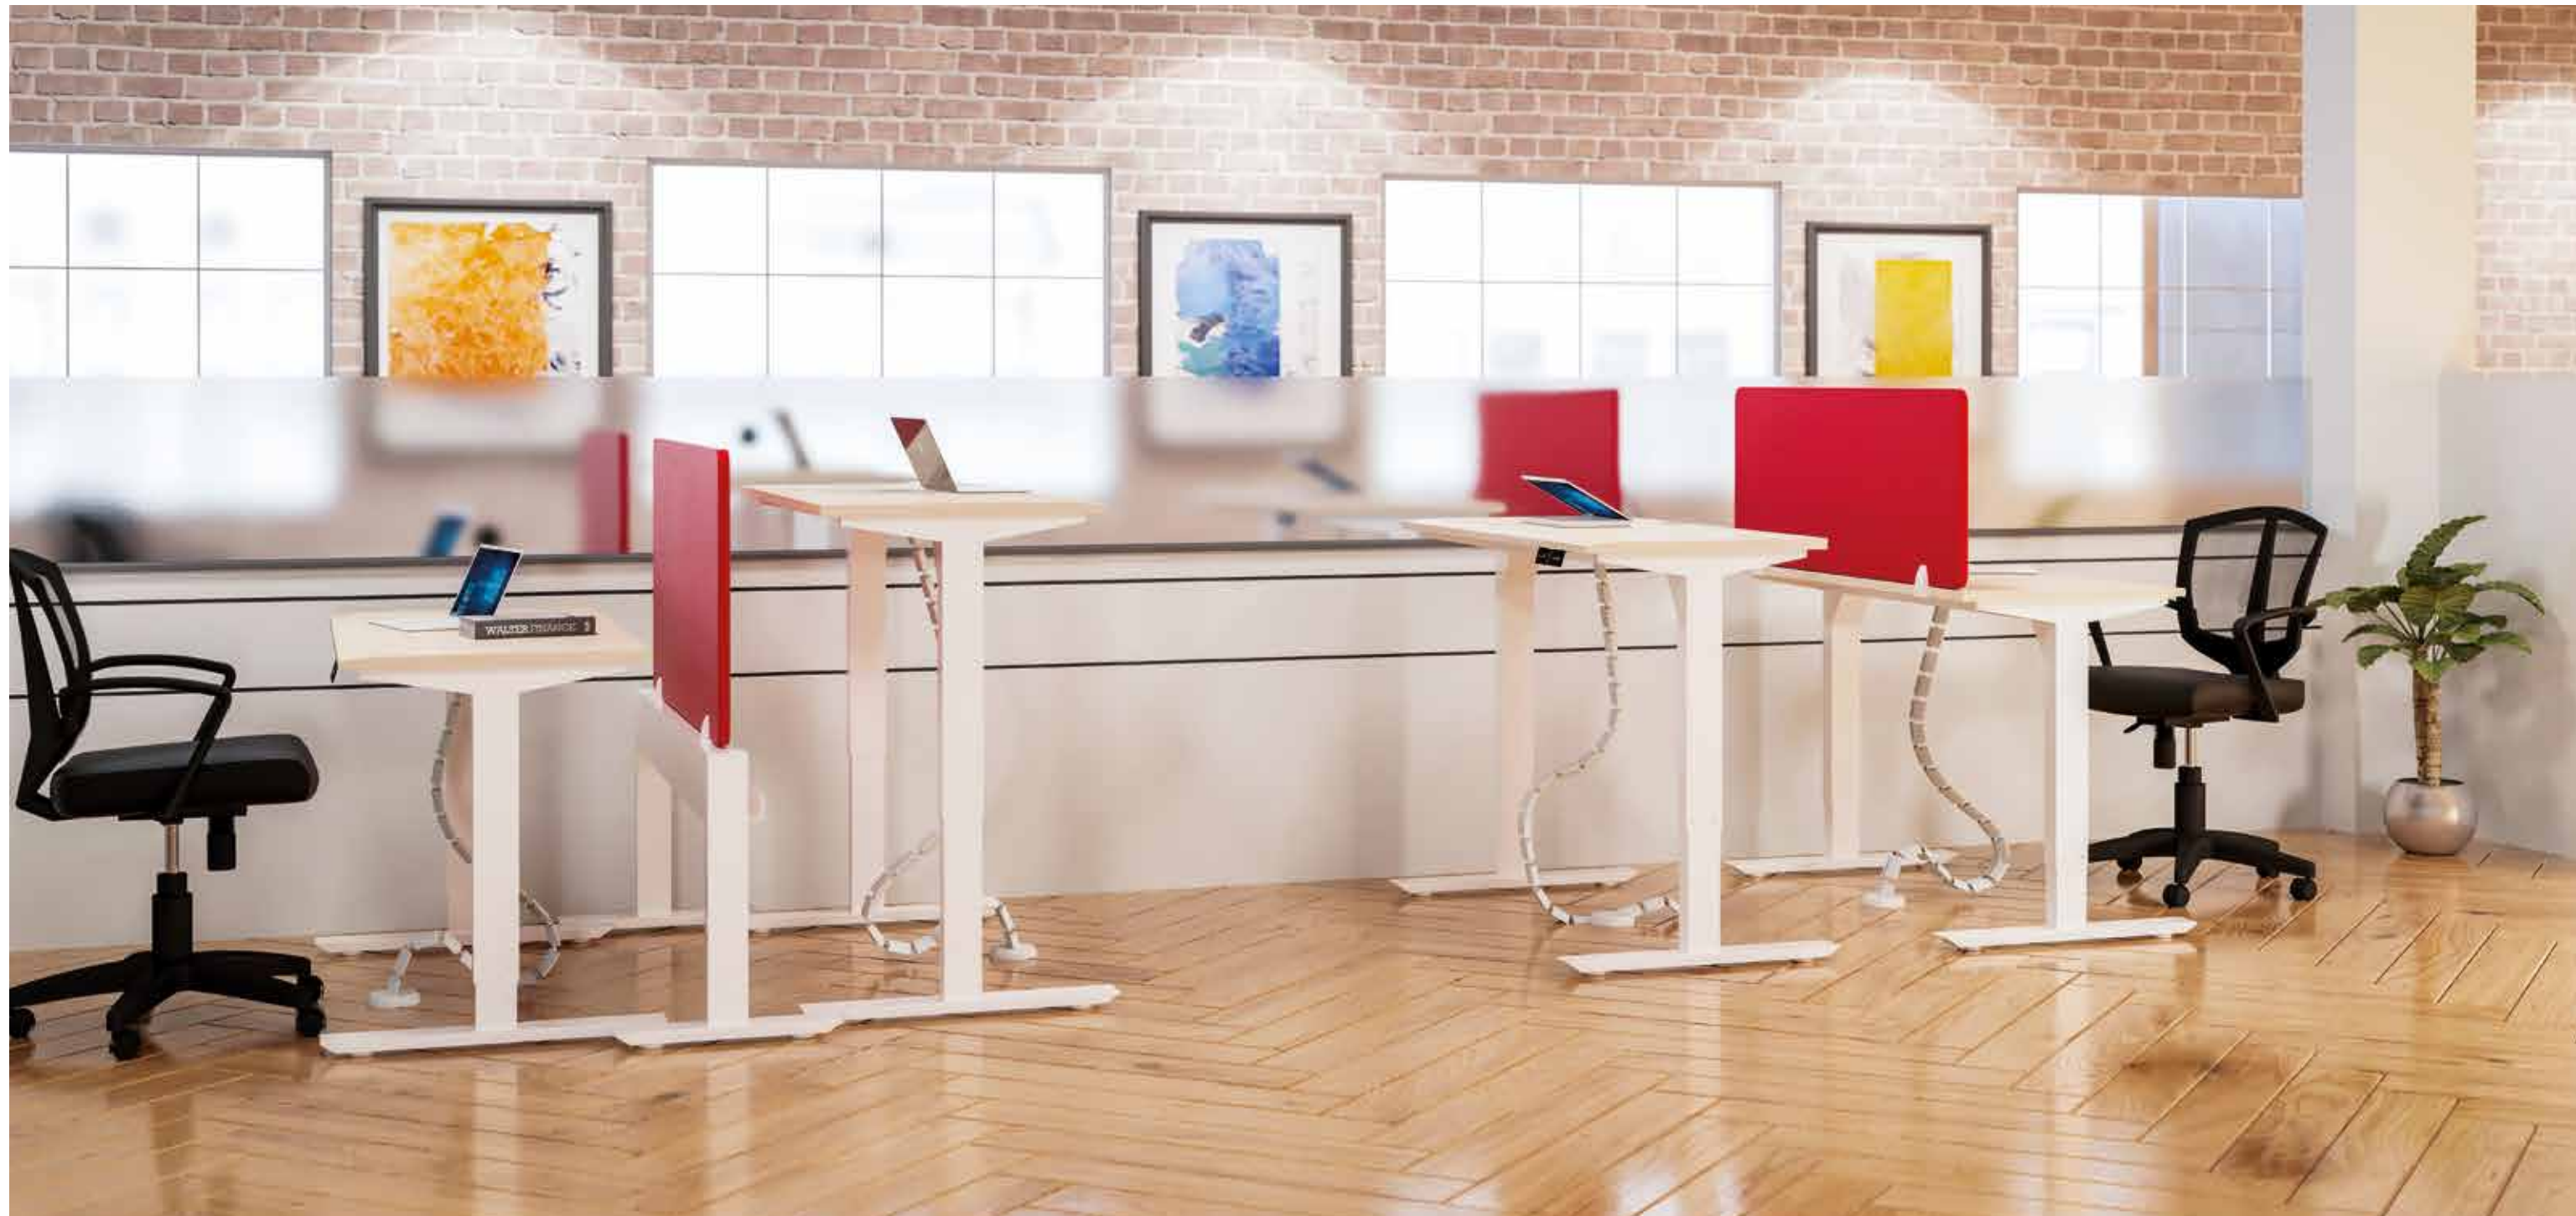

* All Sizes are in Millimeters.
* Actual Product might vary from image.

HEIGHT ADJUSTABLE DESK

ATRIA DESK
FG05000-1076 | 1145 | 1148
1200 W x 600 D x 740 | 1230 H
Alandpine & White Finish

FLOOR STANDING PARTITION
1200 W x 83 D x 1200 H
Alandpine & White Finish